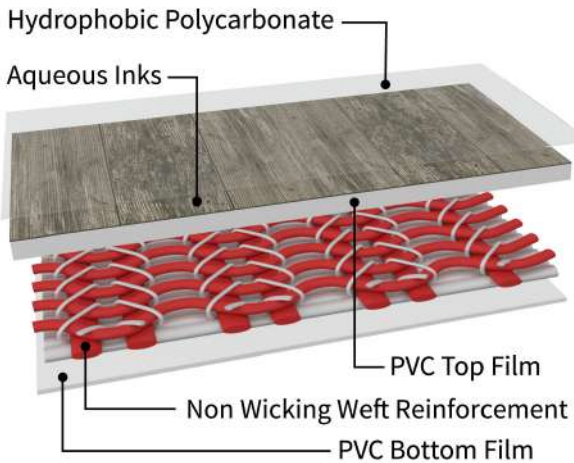

TUFDEK™ SYSTEM ADVANTAGE

Tufdek is more than **The World's Strongest Vinyl Decking**, it is an integrated waterproofing system. As a manufacturer of waterproofing products to the deck and roof industry, we ensure all components and accessories are not only tested and compatible but exceed all National Code Standards. The added benefit of Authorized Tufdek Dealers installing the complete Tufdek waterproofing system is the best long-term investment you can make for your waterproofing project.

Don't just choose Tufdek, choose the Tufdek system!

HOW TUFDEK™ IS MADE

At Tuff Industries Inc. we are committed to developing higher performing and longer lasting vinyl decking products while reducing our environmental impact. The printed surface of our signature brand Tufdek™ vinyl decking is sealed with our proprietary aqueous based hydrophobic polycarbonate top finish. This unique innovation makes Tufdek™ easier to clean and maintain while extending its U.V. protection resulting in a longer lasting product with more vibrant color retention.

* The printed surface of vinyl decking can scuff with high friction.

* Actual vinyl colors may vary from photos.

TUFF INDUSTRIES
INCORPORATED
WATERPROOFING SOLUTIONS

**WATERPROOF DECK
SOLUTIONS**

SUPREME SERIES

Tufdek™ Supreme Series vinyl decking incorporates gentle earth tones in unique contrasting designs that diffuse bright sunlight while maintaining a vibrant appearance.

DESIGNER SERIES

Tufdek™ leads the industry in creating unique 3D designs replicating the look of other commonly used building materials. Our Designer Series product line includes some of the most realistic vinyl designs on the market.