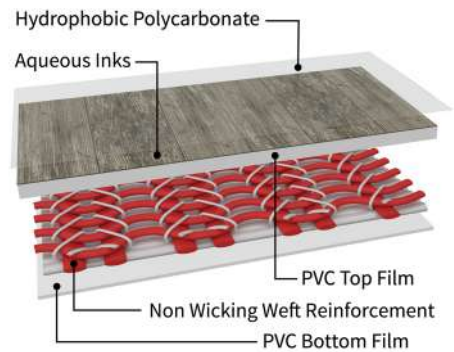

HOW TUFDEK™ IS MADE